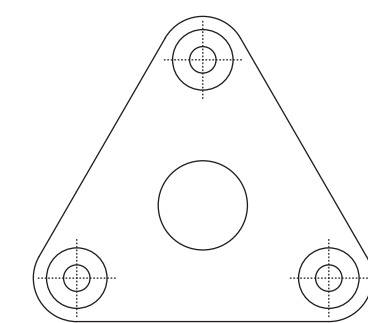

MARUTI
INTERIOR PRODUCTS PRIVATE LIMITED

 Marking point for fixing screw.

Spitze
by **Everyday**

*** VERY Important Instruction ***
Match this arrow with the
INSIDE EDGE of carcass
for screw fixing.

PANTRY UNIT
BOTTOM TEMPLATE - RIGHT OPENING
Item Code: MI SPU (4' & 6')

*** Match the front edge of carcass
with the edge of Template, shown
by the ARROW.**

MARUTI
INTERIOR PRODUCTS PRIVATE LIMITED

 Marking point for fixing screw.

Spitze
by **Everyday**

*** VERY Important Instruction ***
Match this arrow with the
INSIDE EDGE of carcass
for screw fixing.

PANTRY UNIT
BOTTOM TEMPLATE - LEFT OPENING
Item Code: MI SPU (4' & 6')

*** Match the front edge of carcass
with the edge of Template, shown
by the ARROW.**