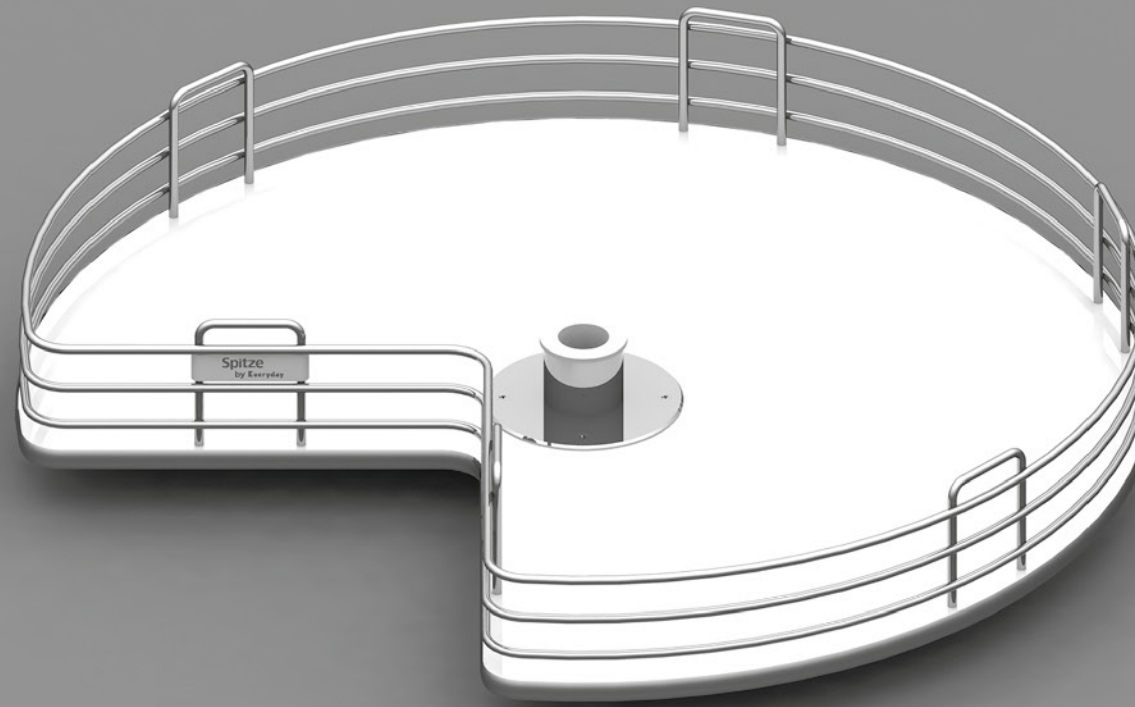

Bush
Quantity : 2 Pieces

Base Flange
Quantity : 1 Piece

Pin
Quantity : 2 Pieces

Top Fitting
Quantity : 1 Piece

Pipe
Quantity : 1 Piece

Tray
Quantity : 2 Pieces

Carousel Unit

Installation Guide