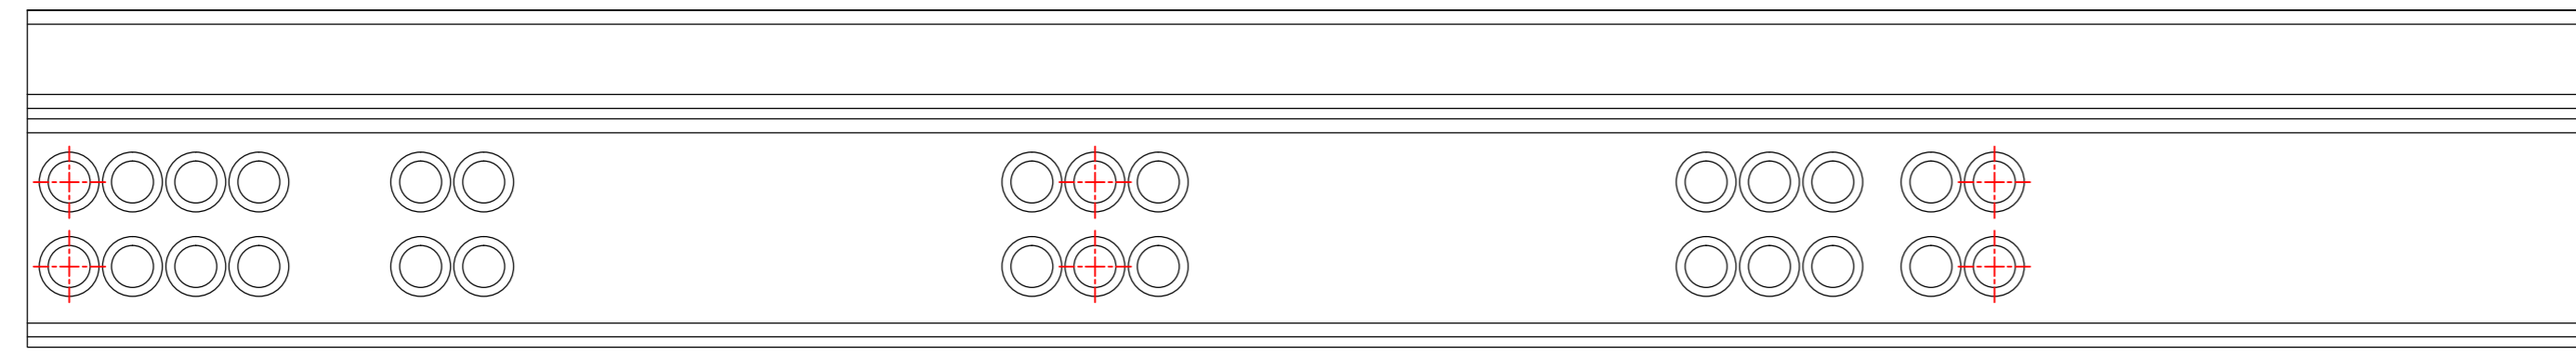

420

635

 Marking point for fixing screw.

* Match the front edge of carcass with the edge of Template, shown by the ARROW.

DOUBLE / TRIPLE BASKET PULLOUT
SIDE TEMPLATE - LEFT FITTING
Item Code: MI SDBP / TBP

*** VERY Important Instruction ***
Match this arrow with the **BOTTOM EDGE** of carcass for screw fixing.

 Marking point for fixing screw.

* Match the front edge of carcass with the edge of Template, shown by the ARROW.

DOUBLE / TRIPLE BASKET PULLOUT
SIDE TEMPLATE - RIGHT FITTING
Item Code: MI SDBP / TBP

*** VERY Important Instruction ***
Match this arrow with the **BOTTOM EDGE** of carcass for screw fixing.