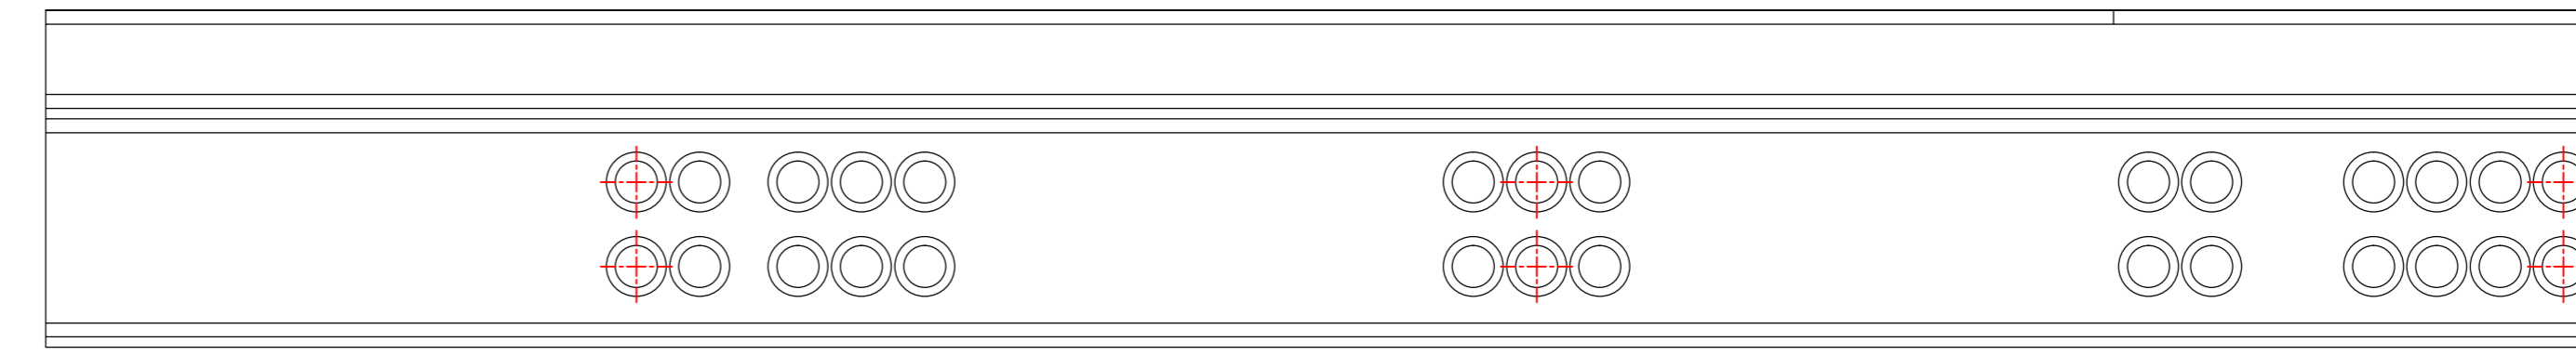

420

635

 Marking point for fixing screw.

* Match the front edge of carcass with the edge of Template, shown by the ARROW.

DOUBLE / TRIPLE BASKET PULLOUT
SIDE TEMPLATE - LEFT FITTING
Item Code: MI SDBP / TBP

*** VERY Important Instruction ***
Match this arrow with the **BOTTOM EDGE** of carcass for screw fixing.

 Marking point for fixing screw.

* Match the front edge of carcass with the edge of Template, shown by the ARROW.

DOUBLE / TRIPLE BASKET PULLOUT
SIDE TEMPLATE - RIGHT FITTING
Item Code: MI SDBP / TBP

*** VERY Important Instruction ***
Match this arrow with the **BOTTOM EDGE** of carcass for screw fixing.