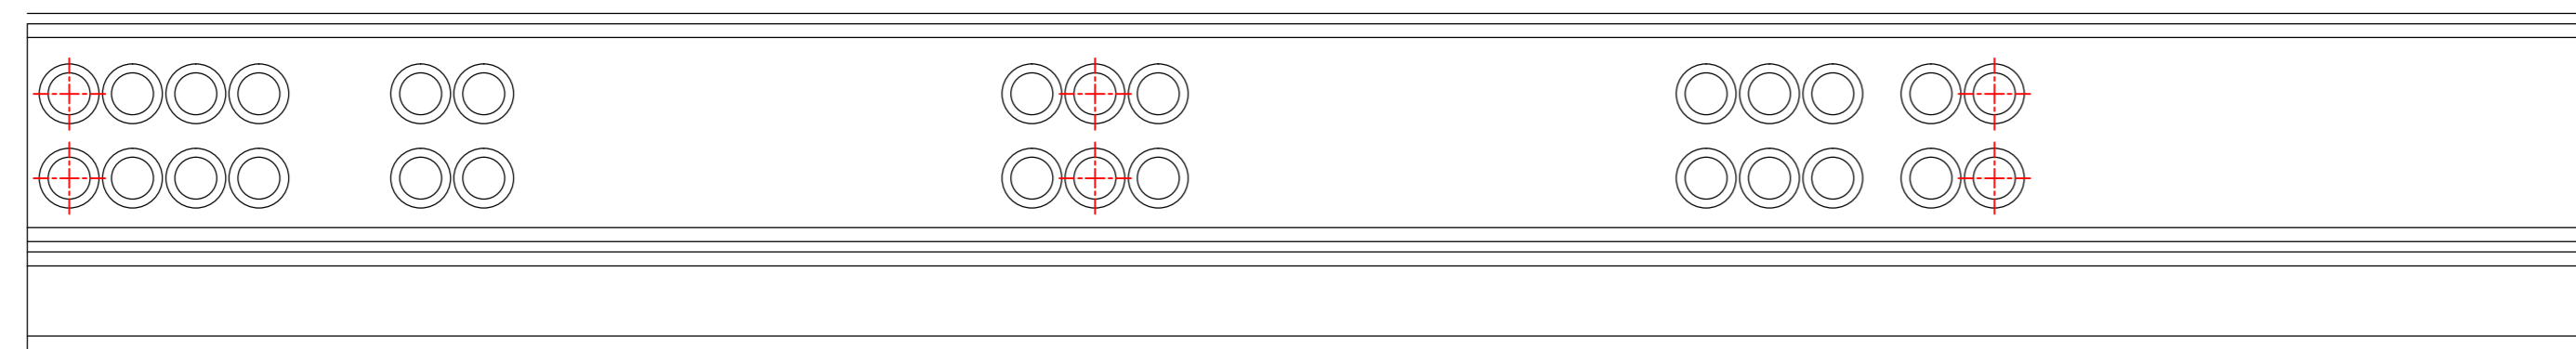

420

635

 Marking point for fixing screw.

* Match the front edge of carcass with the edge of Template, shown by the ARROW.

DOUBLE / TRIPLE BASKET PULLOUT
SIDE TEMPLATE - LEFT FITTING
Item Code: MI SDBP / TBP

*** VERY Important Instruction ***
Match this arrow with the **BOTTOM EDGE** of carcass for screw fixing.

 Marking point for fixing screw.

* Match the front edge of carcass with the edge of Template, shown by the ARROW.

DOUBLE / TRIPLE BASKET PULLOUT
SIDE TEMPLATE - RIGHT FITTING
Item Code: MI SDBP / TBP

*** VERY Important Instruction ***
Match this arrow with the **BOTTOM EDGE** of carcass for screw fixing.