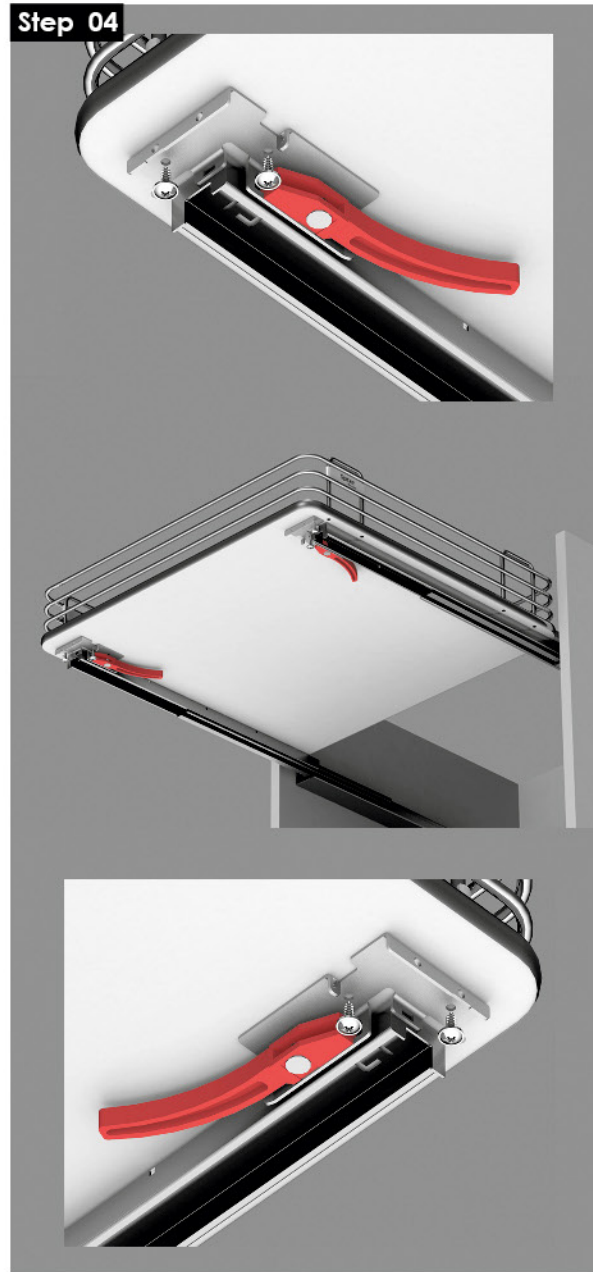

Step 01

Step 02

Step 04

Step 03

Installation Complete !!
ENJOY !!

Concealed Runner

Installation Guide

Spitze^{TM}
by **Everyday**