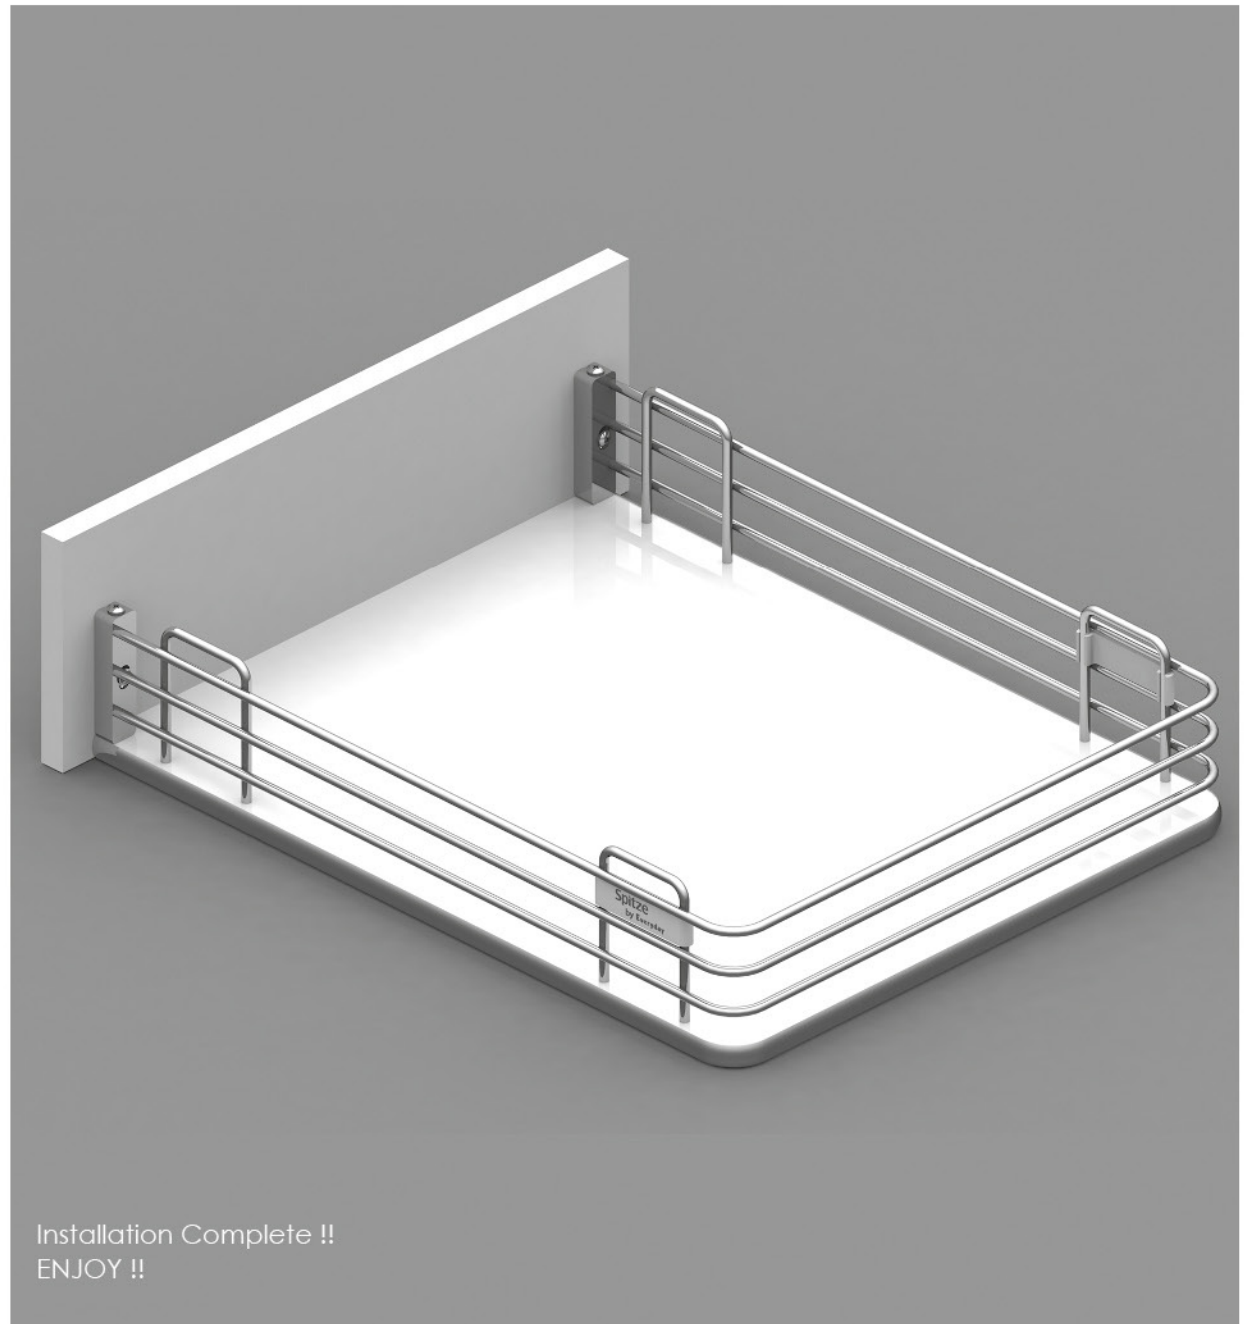

Step 01

Step 02

Step 03

Step 04

Installation Complete !!  
ENJOY !!

FlexiFit

Installation Guide

Spitze™  
by Everyday

# Concealed Runner