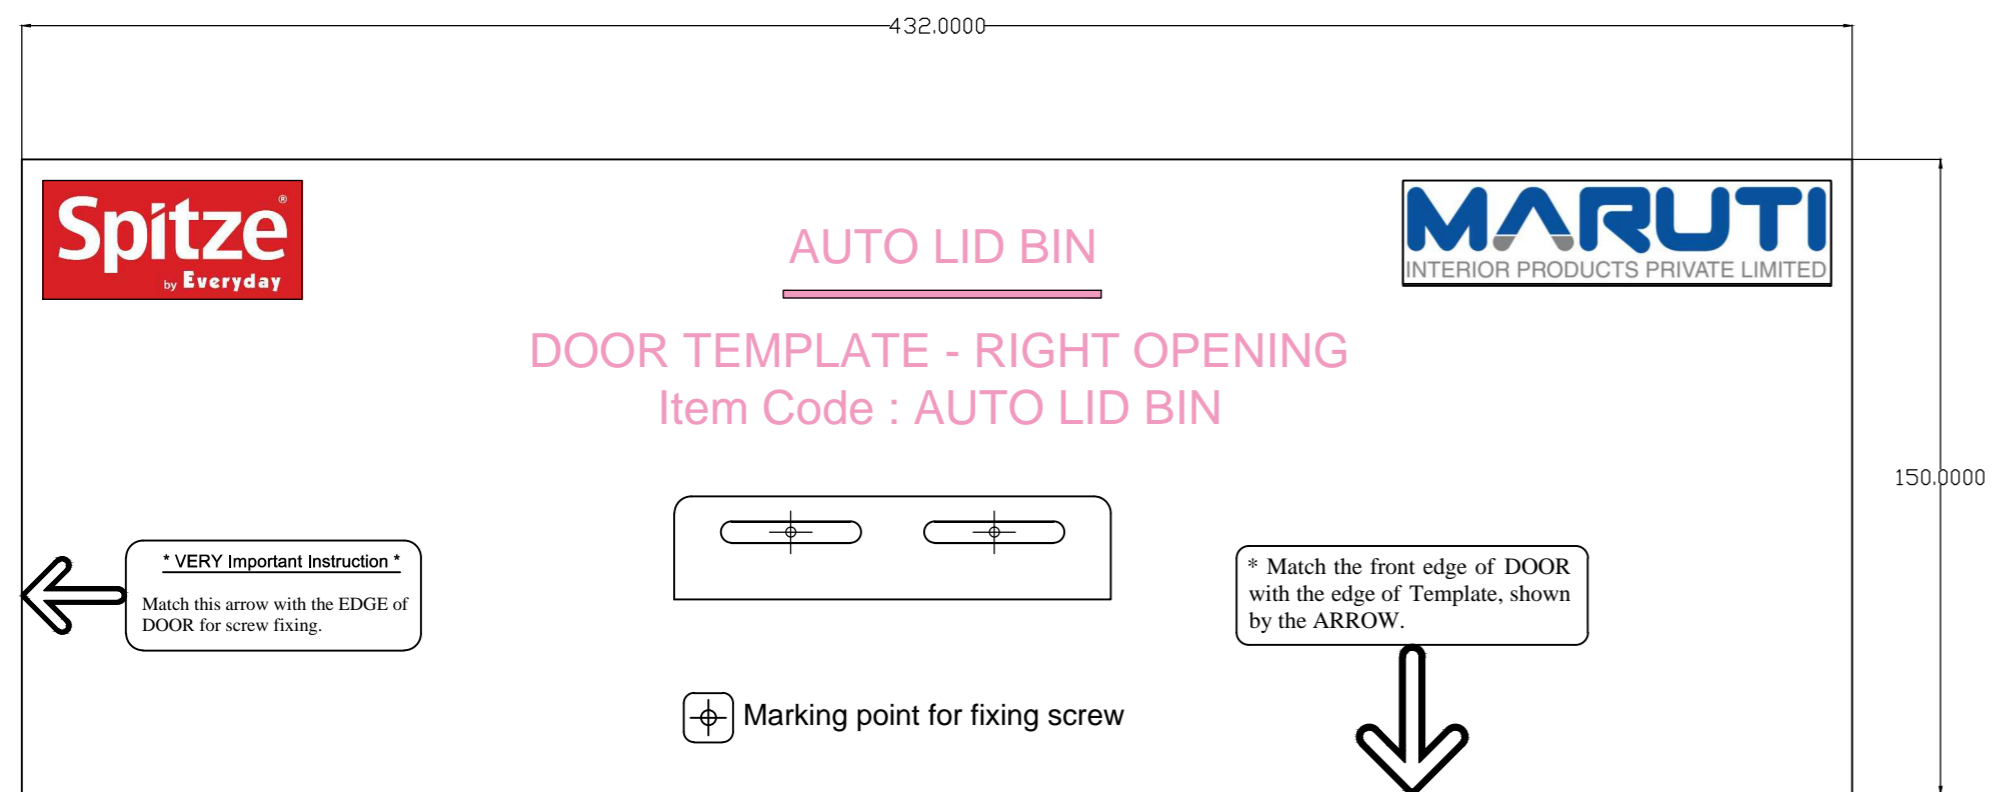

382.00

AUTO LID BIN
SIDE TEMPLATE - LEFT OPENING
Item Code : AUTO LID BIN

 Marking point for fixing screw,

564.00

*** VERY Important Instruction ***
Match this arrow with the **INSIDE**
EDGE of carcass for screw fixing.

* Match the front edge of carcass
with the edge of Template, shown
by the **ARROW**.

382.00

AUTO LID BIN
SIDE TEMPLATE - RIGHT OPENING
Item Code : AUTO LID BIN

 Marking point for fixing screw,

564.00

*** VERY Important Instruction ***
Match this arrow with the **INSIDE**
EDGE of carcass for screw fixing.

* Match the front edge of carcass
with the edge of Template, shown
by the **ARROW**.