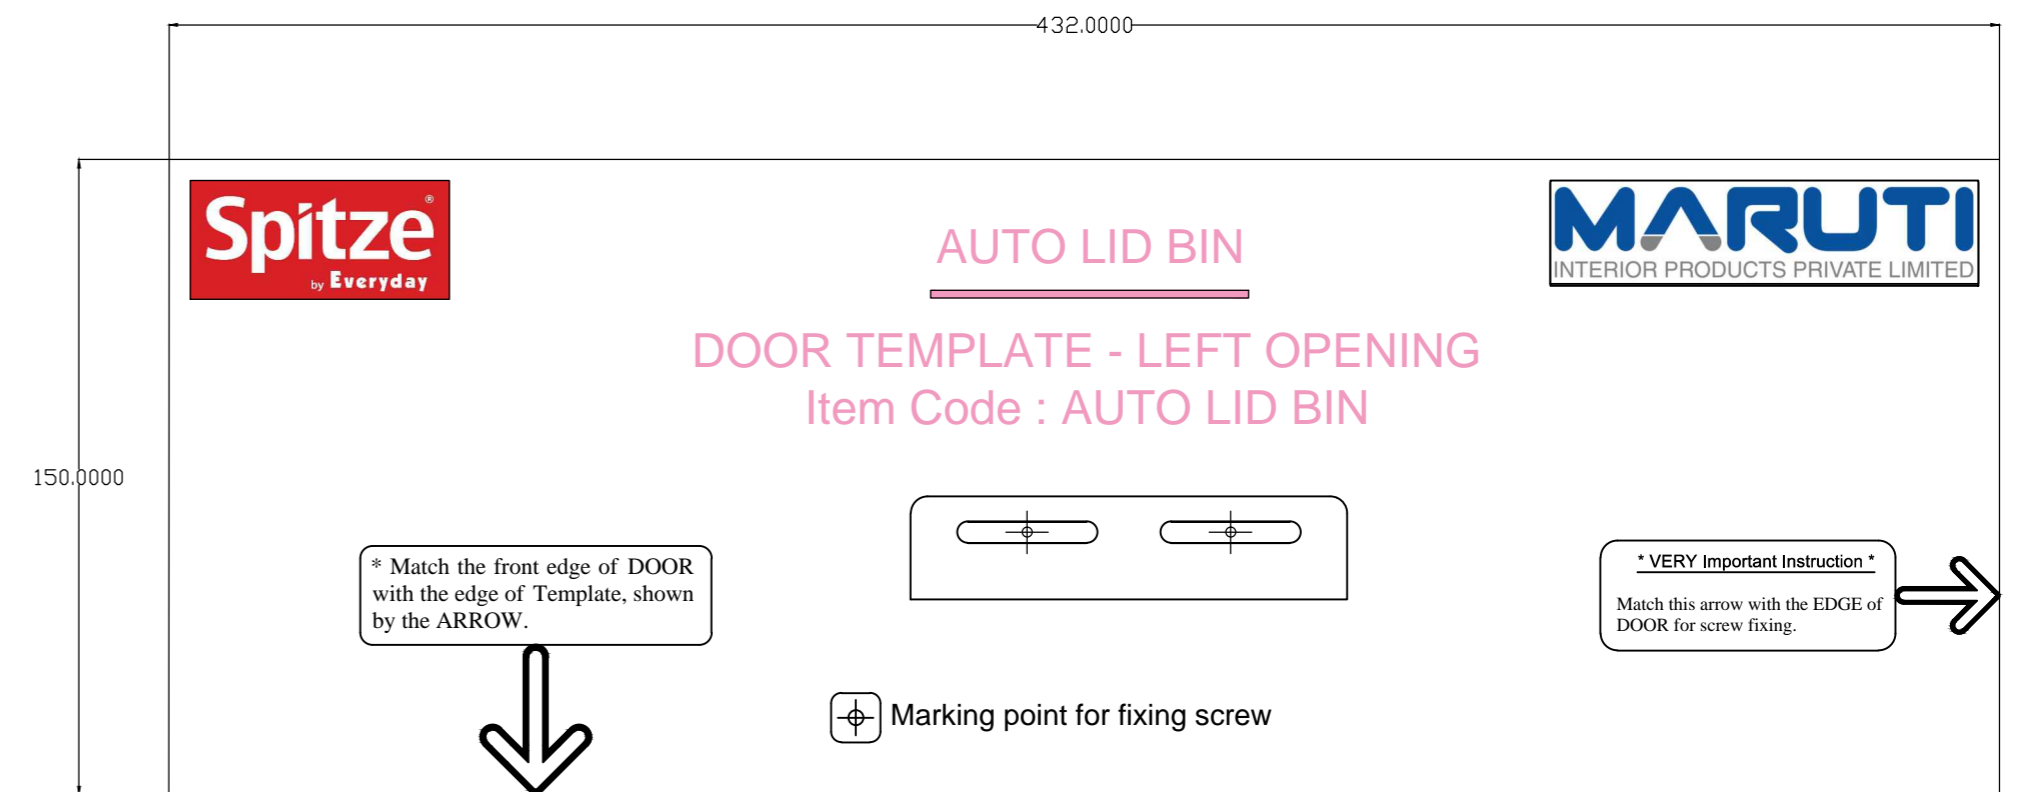

382.00

AUTO LID BIN
SIDE TEMPLATE - LEFT OPENING
Item Code : AUTO LID BIN

 Marking point for fixing screw,

564.00

*** VERY Important Instruction ***
Match this arrow with the **INSIDE**
EDGE of carcass for screw fixing.

* Match the front edge of carcass
with the edge of Template, shown
by the **ARROW**.

382.00

AUTO LID BIN
SIDE TEMPLATE - RIGHT OPENING
Item Code : AUTO LID BIN

 Marking point for fixing screw,

564.00

*** VERY Important Instruction ***
Match this arrow with the **INSIDE**
EDGE of carcass for screw fixing.

* Match the front edge of carcass
with the edge of Template, shown
by the **ARROW**.