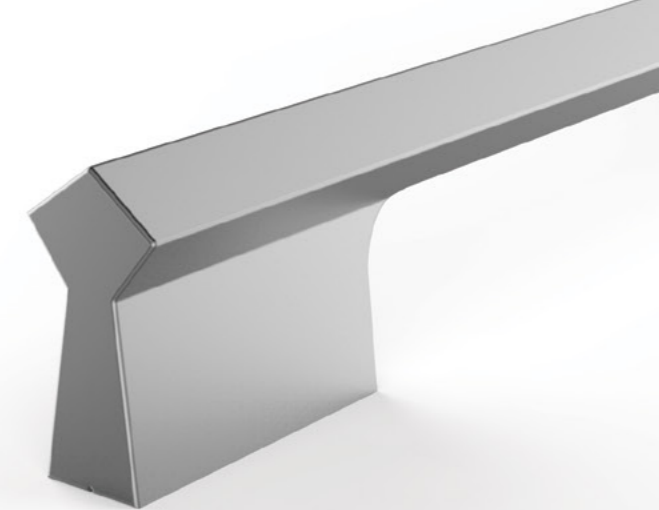

Satin Silver