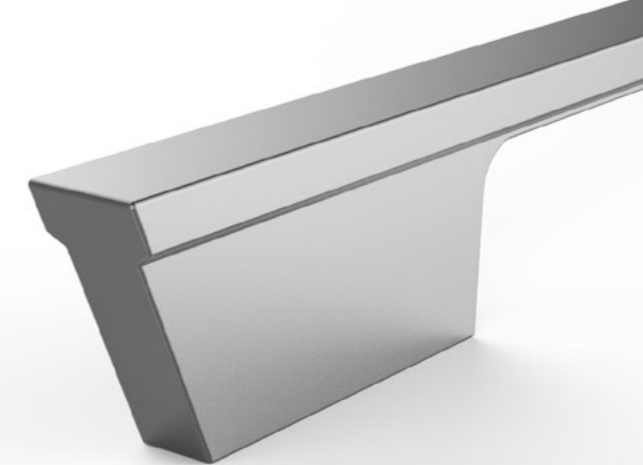

100 | 200 | 300 | 400 | 500 | 600 | 700 | 800 | 900 | 1000 | 1100 | 1200

Material: Aluminium
Ordering as per MOQ.
All product dimensions are in mm.

Wardrobe Long Handles D4

Satin Silver

Satin Black

Satin Bottle Green