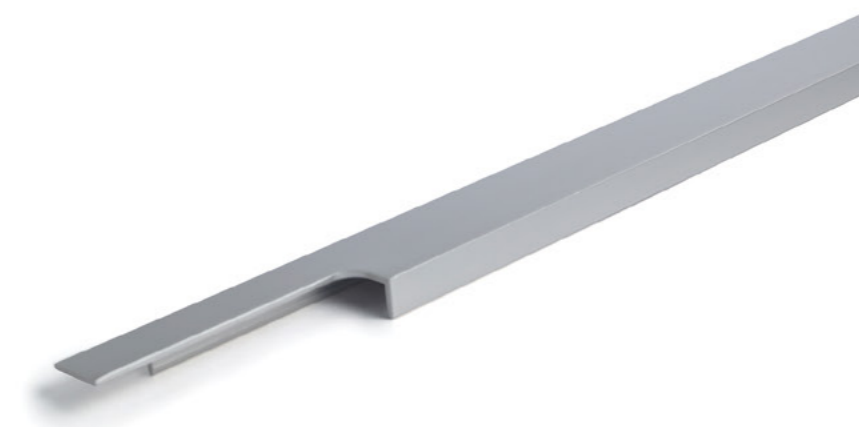

Satin Rose Gold

Profile Handle D13