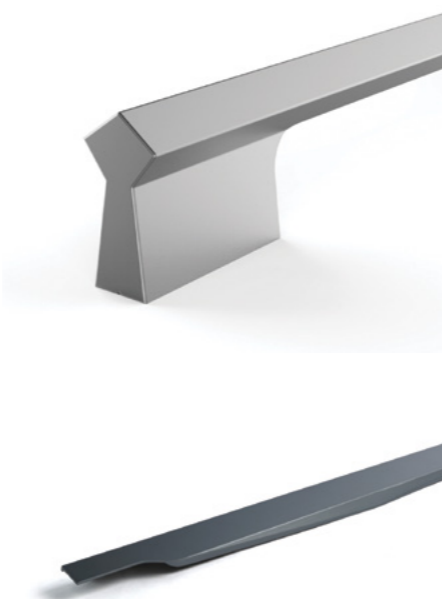

Phone : +912827 253893/96
Fax : +912827 253394
Email : enquiry@everyday-india.com
Web : www.spitzebyeveryday.com

WARDROBE LONG HANDLES
CABINET PROFILE HANDLES

OUR PRESENCE

AWARDS & CERTIFICATIONS

Index

Wardrobe Long Handles