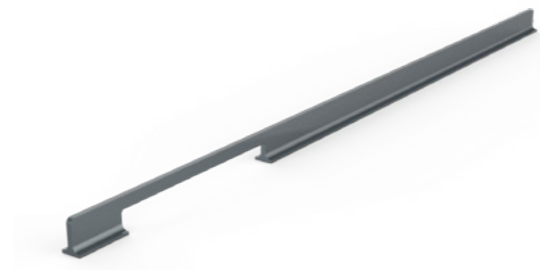

Satin Bottle Green