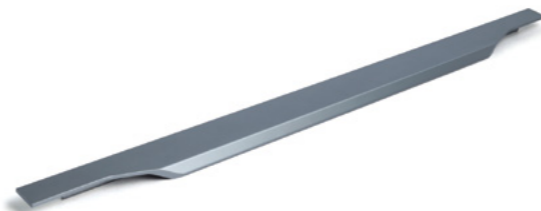

Satin Bottle Green