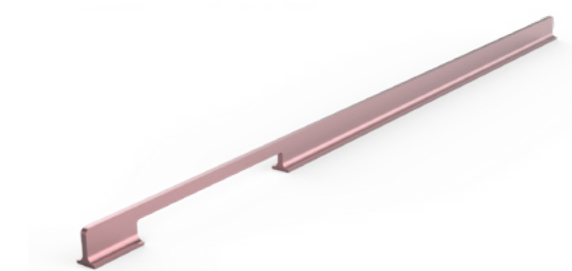

SS Brushed

Satin Gold

Satin Rose Gold

Sizes available

100 | 200 | 300 | 400 | 500 | 600 | 700 | 800 | 900 | 1000 | 1100 | 1200

Material: Aluminium
Ordering as per MOQ.
All product dimensions are in mm.

Wardrobe Long Handles D5

Satin Silver

Satin Black

Satin Bottle Green

SS Brushed

Satin Gold

Satin Rose Gold

Sizes available

100 | 200 | 300 | 400 | 500 | 600 | 700 | 800 | 900 | 1000 | 1100 | 1200