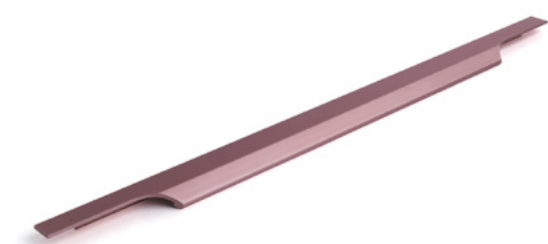

Profile Handle D2

Satin Silver

Satin Black

Satin Bottle Green

SS Brushed

Satin Gold

Satin Rose Gold

Sizes available