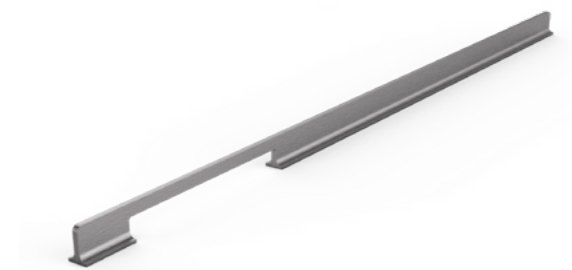

Wardrobe Long Handles D5

SS Brushed

Sizes available

100 | 200 | 300 | 400 | 500 | 600 | 700 | 800 | 900 | 1000 | 1100 | 1200

Material: Aluminium
Ordering as per MOQ.
All product dimensions are in mm.