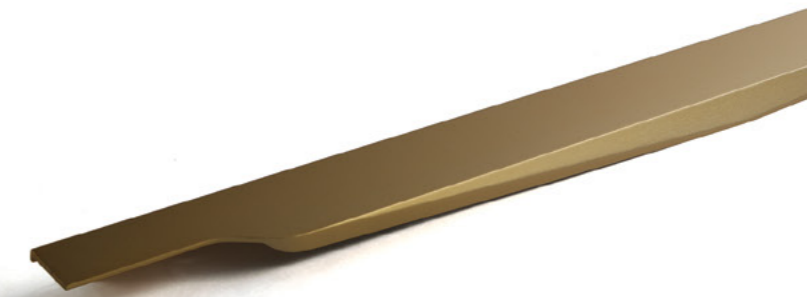

Satin Rose Gold

Profile Handle D6