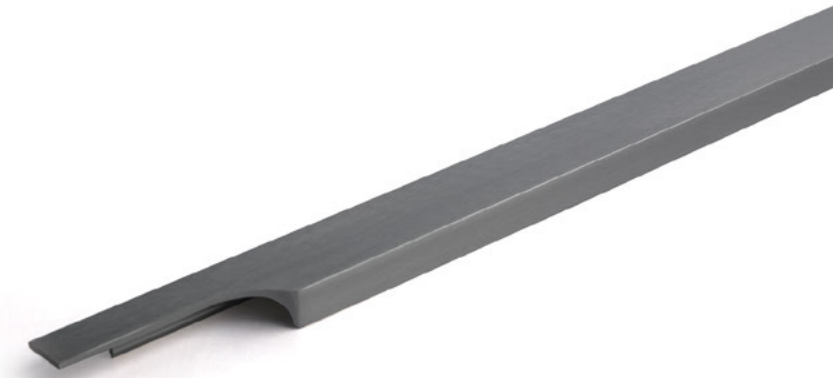

Satin Rose Gold

Profile Handle D5