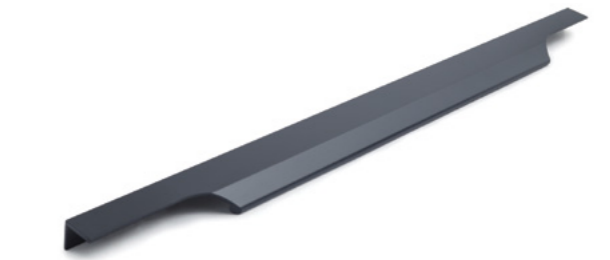

Satin Black