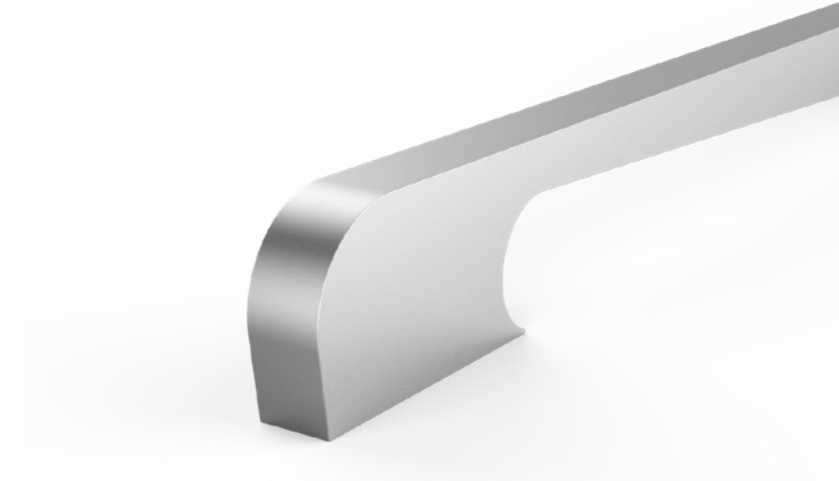

Wardrobe Long Handles D7

Satin Silver