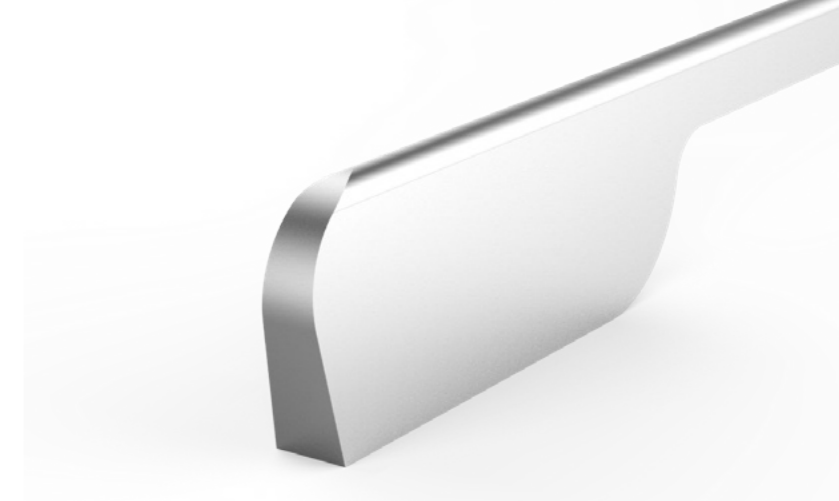

SS Brushed

Satin Gold

Satin Rose Gold

Sizes available

100 | 200 | 300 | 400 | 500 | 600 | 700 | 800 | 900 | 1000 | 1100 | 1200

Material: Aluminium
Ordering as per MOQ.
All product dimensions are in mm.

Wardrobe Long Handles D10