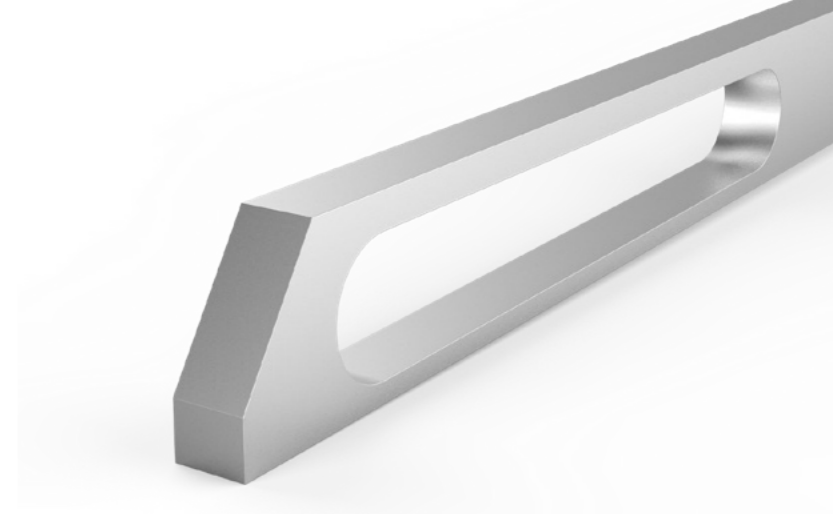

Wardrobe Long Handles D6

Satin Silver