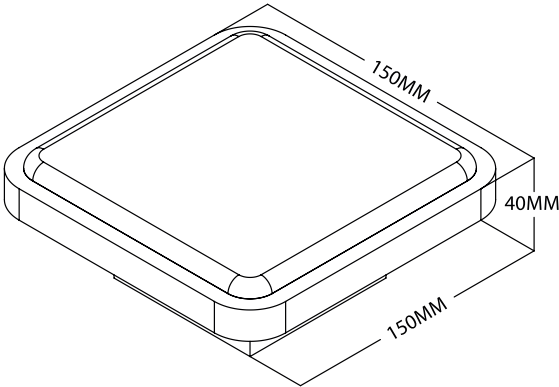

# Wooden Handle D3

100mm | 150mm

Finish : Satin Black

Material : Aluminium & Burma Teak Wood

Quantity : 2 pcs = 1 set

100mm

150mm