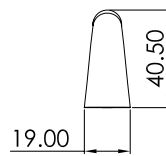

Cabinet Handle ZD1