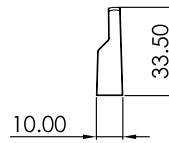

Cabinet Handle ZD2