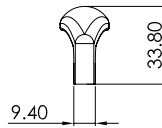

Different types of finishes available.