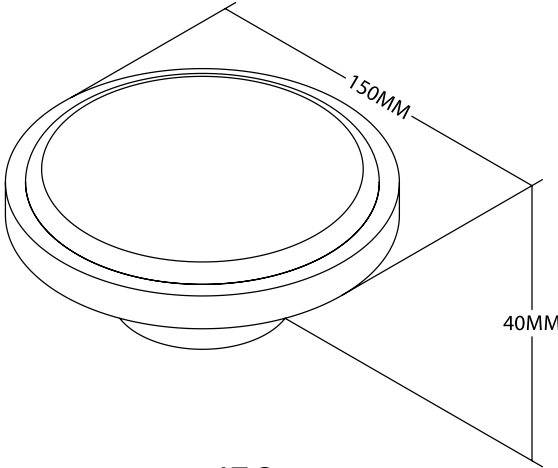

# Wooden Handle D4

100mm | 150mm

Finish : Satin Black

Material : Aluminium & Burma Teak Wood

Quantity : 2 pcs = 1 set

100mm

150mm