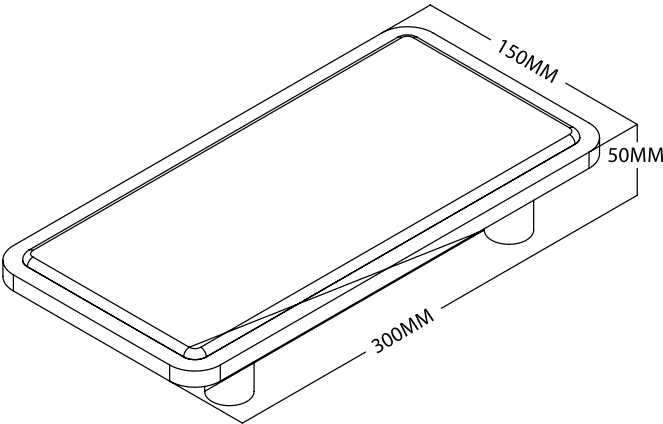

Wooden Handle D2

Finish : Satin Black

Material : Aluminium & Burma Teak Wood

Quantity : 2 pcs = 1 set