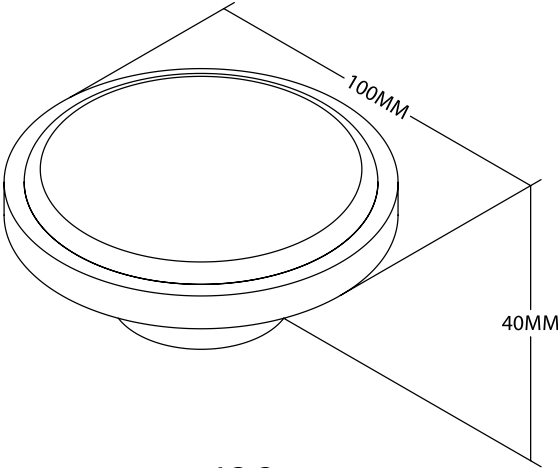

Wooden Handle D4

100mm | 150mm

Finish : Satin Black

Material : Aluminium & Burma Teak Wood

Quantity : 2 pcs = 1 set

100mm