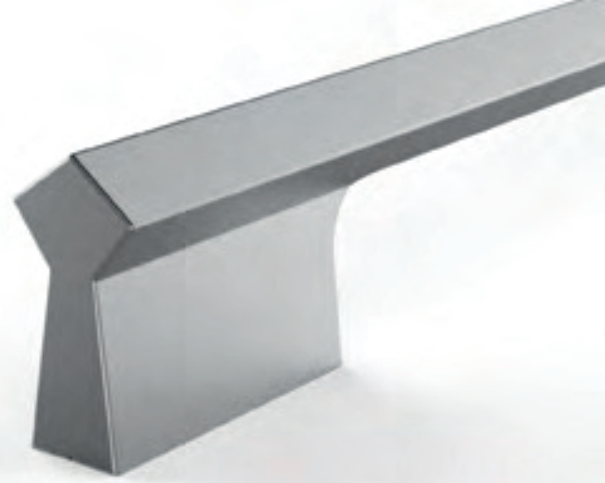

Wardrobe Long Handle D3

Satin Silver