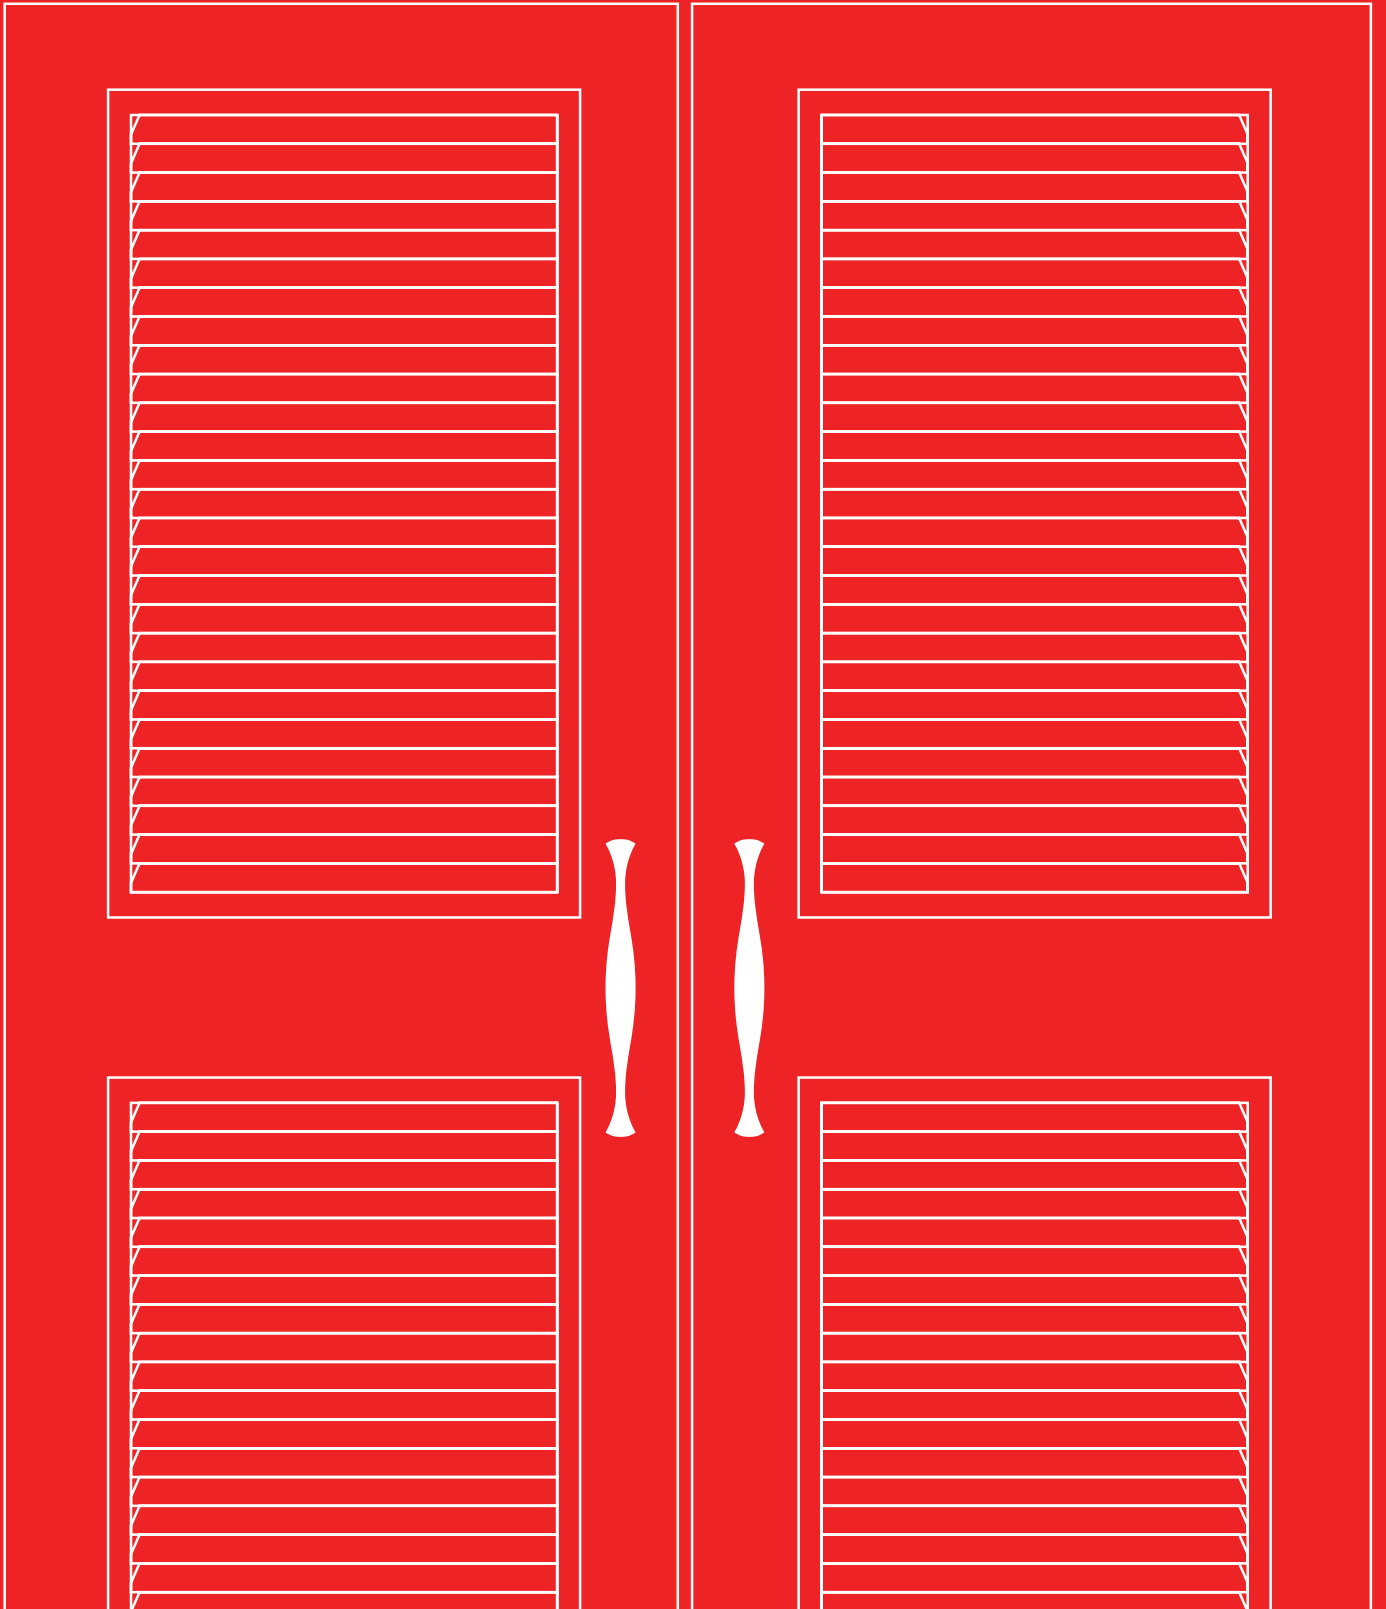

INDEX

Cabinet Handles

Cabinet Handle ZD1	9
Cabinet Handle ZD2	11
Cabinet Handle ZD3	13
Cabinet Handle ZD4	15
Cabinet Handle ZD5	17
Cabinet Handle ZD6	19
Cabinet Handle ZD7	21
Cabinet Handle ZD8	23
Cabinet Handle ZD9	25
Cabinet Handle ZD10	27
Cabinet Handle ZD11	29
Cabinet Handle ZD12	31
Cabinet Handle ZD13	33
Cabinet Handle ZD14	35
Cabinet Handle ZD15	37
Cabinet Handle ZD16	39
Cabinet Handle ZD17	41
Cabinet Handle ZD18	43
Cabinet Handle ZD19	45
Cabinet Handle ZD20	47
Cabinet Handle ZD21	49
Cabinet Handle ZD22	51
Cabinet Handle ZD23	53
Cabinet Handle ZD24	55
Cabinet Handle ZD25	57
Cabinet Handle ZD26	59
Cabinet Handle ZD27	61
Cabinet Handle ZD28	63