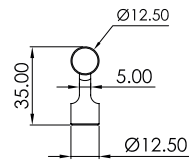

Cabinet Handle ZD5