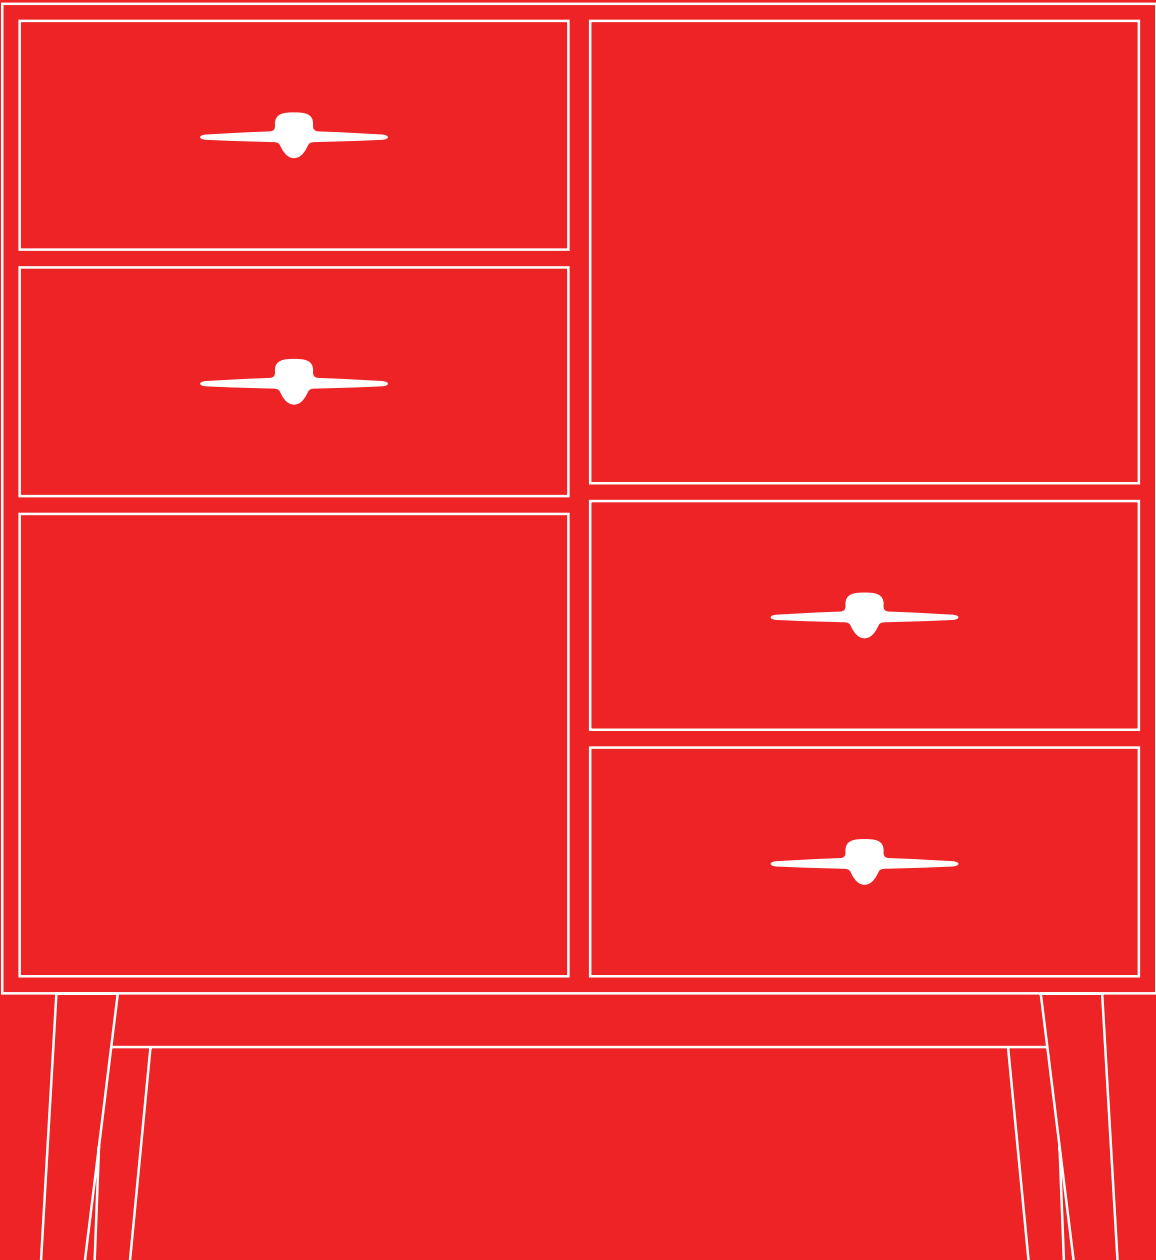

INDEX

Cabinet Knobs

Cabinet Knobs ZKD1	67
Cabinet Knobs ZKD2	69
Cabinet Knobs ZKD3	71
Cabinet Knobs ZKD4	73
Cabinet Knobs ZKD5	75
Cabinet Knobs ZKD6	77