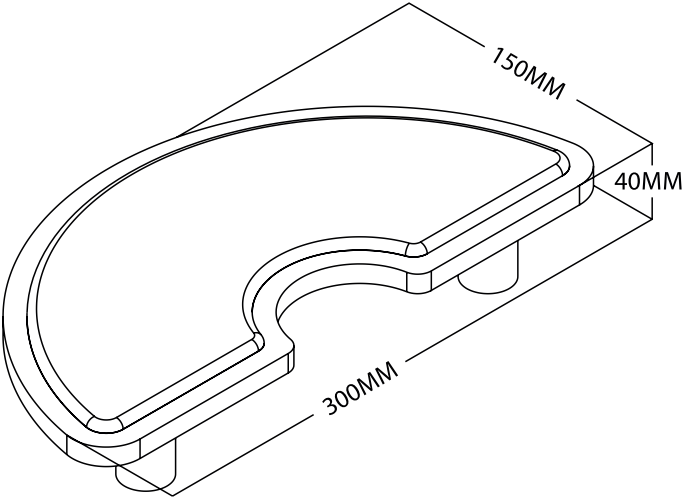

Wooden Handle D5

Finish : Satin Black

Material : Aluminium & Burma Teak Wood

Quantity : 2 pcs = 1 set