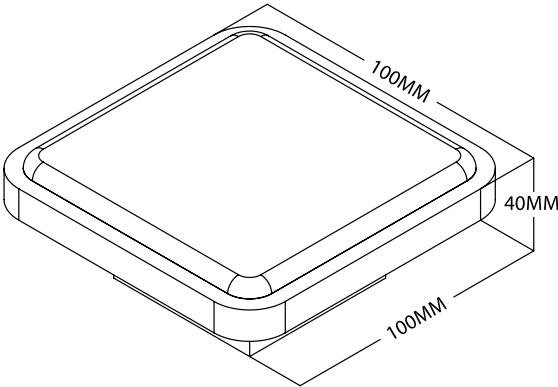

Wooden Handle D3

100mm | 150mm

Finish : Satin Black

Material : Aluminium & Burma Teak Wood

Quantity : 2 pcs = 1 set

100mm