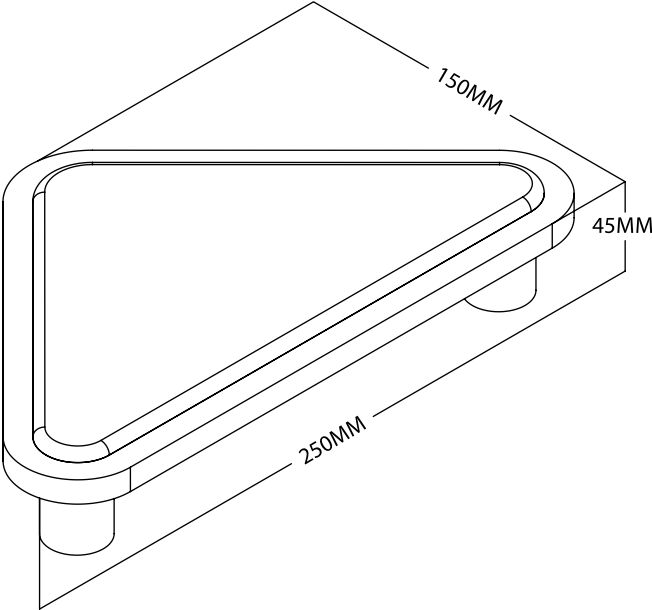

Wooden Handle D6

Finish : Satin Black

Material : Aluminium & Burma Teak Wood

Quantity : 2 pcs = 1 set