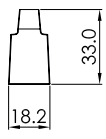

Cabinet Handle ZD6