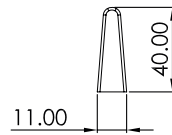

Cabinet Handle ZD4